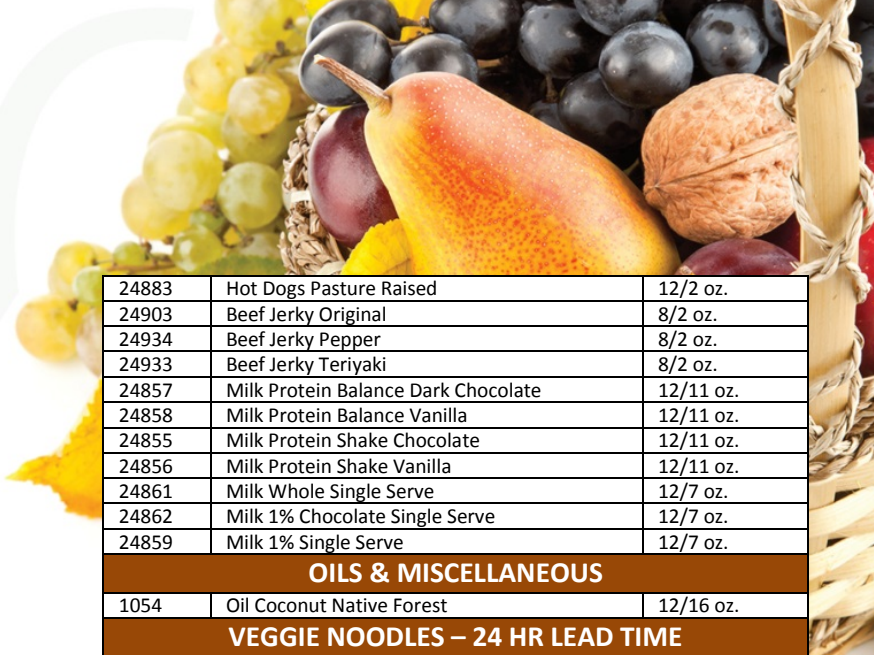

Certified Organics

ORGANIC patch

CODE PRODUCT PACK

VIM VITAE JUICES & SOUPS

20006	Juice Detoxify & Alkalize #1	6/12 oz.
20007	Juice Purify & Regulate #2	6/12 oz.
20008	Juice Bright Complexion #3	6/12 oz.
20009	Juice Energy & Clarity #4	6/12 oz.
20010	Juice Reduce Bloat #5	6/12 oz.
20011	Juice Hydrate & Heart #6	6/12 oz.
20012	Juice Muscle Recovery #9	6/12 oz.
20046	Juice Exotic Jicama High Five	6/12 oz.
20047	Juice Exotic Spicy Rita	6/12 oz.
20048	Juice Exotic Chia Sangria	6/12 oz.
20049	Juice Exotic T2 Tonic	6/12 oz.
20014	Savory Soups Curry Butternut Squash	6/8 oz.
20015	Savory Soups Jalapeno Gazpacho	6/8 oz.
20016	Savory Soups Fire Roasted Tomato	6/8 oz.

TRIBAL JUICERY

20022	Juice Tribal Beats	6/12 oz.
20017	Juice Tribal Chief	6/12 oz.
20023	Juice Tribal Harvest	6/12 oz.
20021	Juice Tribal Medicine Man	6/12 oz.
20024	Juice Tribal Pony Up	6/12 oz.
20018	Juice Tribal Rain Dance	6/12 oz.
20020	Juice Tribal Smudge	6/12 oz.
20025	Juice Tribal Sunshine	6/12 oz.

HOLY KOMBUCHA JUICES

28	Juice Amazing Blues	12/16.9 oz.
25	Juice Berry Passion	12/16.9 oz.
21	Juice Blood Orange	12/16.9 oz.
33	Juice Corazon	12/16.9 oz.
23	Juice Green Apple Ginger	12/16.9 oz.
31	Juice Green Guru	12/16.9 oz.
32	Juice Hibiscus Sangria	12/16.9 oz.
27	Juice Moondance	12/16.9 oz.
24	Juice Prickly Pear	12/16.9 oz.
20	Juice Raspberry Pomegranate	12/16.9 oz.
114	Juice Yerbucha-Yerba Mate Rise N' Shine	12/16.9 oz.
115	Juice Yerbucha-Yerba Mate P/A Calprinha	12/16.9 oz.
116	Juice Yerbucha-Yerba Mate Smashing Berries	12/16.9 oz.
36	Juice w/Vim Vitae Live Green	12/16.9 oz.
37	Juice w/Vim Vitae Live Red	12/16.9 oz.
46	Juice with Tribal Juicery Gatherer - S/O	12/16.9 oz.
47	Juice with Tribal Juicery Sunshine - S/O	12/16.9 oz.
110	Juice Growler Blood Orange	6/64 oz.
111	Juice Growler Hibiscus Sangria	6/64 oz.
112	Juice Growler Corazon	6/64 oz.
113	Juice Growler Moondance	6/64 oz.

PEELED & CHOPPED PRODUCTS

2892	Garlic Chopped Jar	12/4.25 oz.
6910	Garlic Peeled	5 lb.
2894	Garlic Peeled	12/6 oz.
2896	Garlic Roasted Jar	12/4.25 oz.
2901	Ginger Chopped Jar	12/4.25 oz.
2906	Shallot Chopped Jar	12/4.25 oz.

ORGANIC VALLEY MEATS/CHEESES/DAIRY

24896	Hot Dogs Grass Fed Frozen	12/12 oz.

24883	Hot Dogs Pasture Raised	12/2 oz.
24903	Beef Jerky Original	8/2 oz.
24934	Beef Jerky Pepper	8/2 oz.
24933	Beef Jerky Teriyaki	8/2 oz.
24857	Milk Protein Balance Dark Chocolate	12/11 oz.
24858	Milk Protein Balance Vanilla	12/11 oz.
24855	Milk Protein Shake Chocolate	12/11 oz.
24856	Milk Protein Shake Vanilla	12/11 oz.
24861	Milk Whole Single Serve	12/7 oz.
24862	Milk 1% Chocolate Single Serve	12/7 oz.
24859	Milk 1% Single Serve	12/7 oz.

OILS & MISCELLANEOUS

1054	Oil Coconut Native Forest	12/16 oz.

VEGGIE NOODLES - 24 HR LEAD TIME

15268	Veggie Noodle Beets 6 ct.	6/10.7 oz.
15267	Veggie Noodle Butternut Squash 6 ct.	6/10.7 oz.
15266	Veggie Noodle Sweet Potato 6 ct.	6/10.7 oz.
15265	Veggie Noodle Zucchini 6 ct.	6/10.7 oz.

DRIED PRODUCT

36366	Bacon Bits Chipotle	12/2.5 oz.
36367	Bacon Bits Regular	12/2.5 oz.

DRIED MUSHROOMS