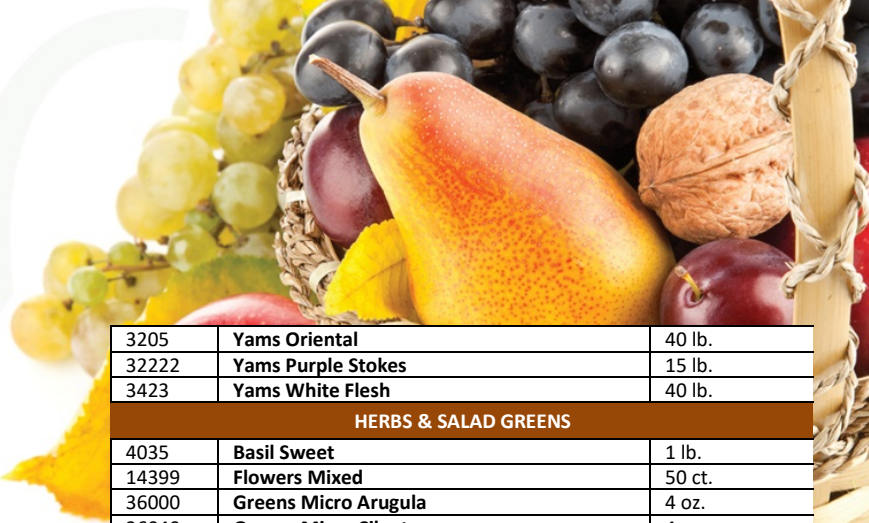

Certified Organics

ORGANIC patch