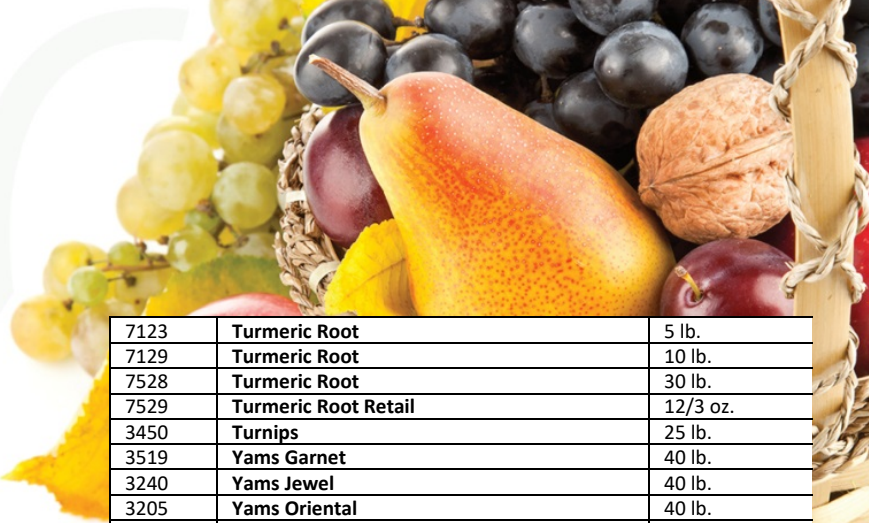

Certified Organics

ORGANIC patch