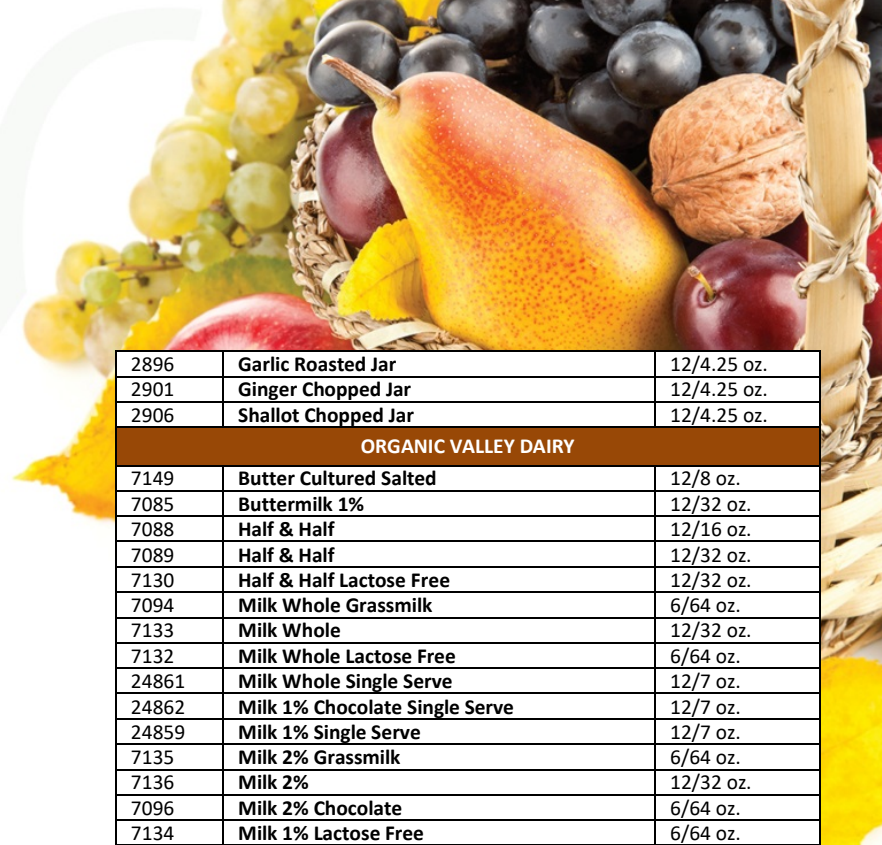

Certified Organics

ORGANIC patch

CODE	PRODUCT	PACK
20012	Juice Muscle Recovery #9	6/12 oz.
20046	Juice Exotic Jicama High Five	6/12 oz.
20047	Juice Exotic Spicy Rita	6/12 oz.
20048	Juice Exotic Chia Sangria	6/12 oz.
20049	Juice Exotic T2 Tonic	6/12 oz.
20014	Savory Soups Curry Butternut Squash	6/8 oz.
20015	Savory Soups Jalapeno Gazpacho	6/8 oz.
20016	Savory Soups Fire Roasted Tomato	6/8 oz.
TRIBAL JUICERY		
20022	Juice Tribal Beats	6/12 oz.
20017	Juice Tribal Chief	6/12 oz.
20023	Juice Tribal Harvest	6/12 oz.
20021	Juice Tribal Medicine Man	6/12 oz.
20024	Juice Tribal Pony Up	6/12 oz.
20018	Juice Tribal Rain Dance	6/12 oz.
20020	Juice Tribal Smudge	6/12 oz.
20025	Juice Tribal Sunshine	6/12 oz.
20036	Juice Tribal Straight Apple – S/O	6/32 oz.
20052	Juice Tribal Straight Grapefruit – S/O	6/32 oz.
20050	Juice Tribal Straight Orange – S/O	6/32 oz.
20053	Juice Tribal Straight Watermelon – S/O	6/32 oz.
20055	Juice Tribal Gatherer – S/O	6/32 oz.
20056	Juice Tribal Straight Apple – S/O	6/12 oz.
20057	Juice Tribal Straight Orange – S/O	6/12 oz.
20060	Juice Tribal Straight Ginger – S/O	6/32 oz.
20061	Juice Tribal Straight Carrot – S/O	6/32 oz.
HOLY KOMBUCHA JUICES		
28	Juice Amazing Blues	12/16.9 oz.
53	Juice Apple Cinnamon Spice	12/16.9 oz.
25	Juice Berry Passion	12/16.9 oz.
21	Juice Blood Orange	12/16.9 oz.
33	Juice Corazon	12/16.9 oz.
23	Juice Green Apple Ginger	12/16.9 oz.
31	Juice Green Guru	12/16.9 oz.
32	Juice Hibiscus Sangria	12/16.9 oz.
57	Juice Matcha Mate – S/O	12/16.9 oz.
27	Juice Moondance	12/16.9 oz.
24	Juice Prickly Pear	12/16.9 oz.
52	Juice Pumpkin Spice	12/16.9 oz.
20	Juice Raspberry Pomegranate	12/16.9 oz.
49	Juice Seasonal Cleanse	12/16.9 oz.
114	Juice Yerbucha-Yerba Mate Rise N’Shine	12/16.9 oz.
115	Juice Yerbucha-Yerba Mate P/A Caiprinha	12/10 oz.
116	Juice Yerbucha-Yerba Mate Smashing Berries	12/16.9 oz.
36	Juice w/Vim Vitae Live Green	12/16.9 oz.
37	Juice w/Vim Vitae Live Red	12/16.9 oz.
46	Juice with Tribal Juicery Gatherer	12/16.9 oz.
47	Juice with Tribal Juicery Sunshine	12/16.9 oz.
110	Juice Growler Blood Orange	6/64 oz.
111	Juice Growler Hibiscus Sangria	6/64 oz.
112	Juice Growler Corazon	6/64 oz.
113	Juice Growler Moondance	6/64 oz.
PEELED & CHOPPED PRODUCTS		
2892	Garlic Chopped Jar	12/4.25 oz.
6910	Garlic Peeled	5 lb.
2894	Garlic Peeled	12/6 oz.