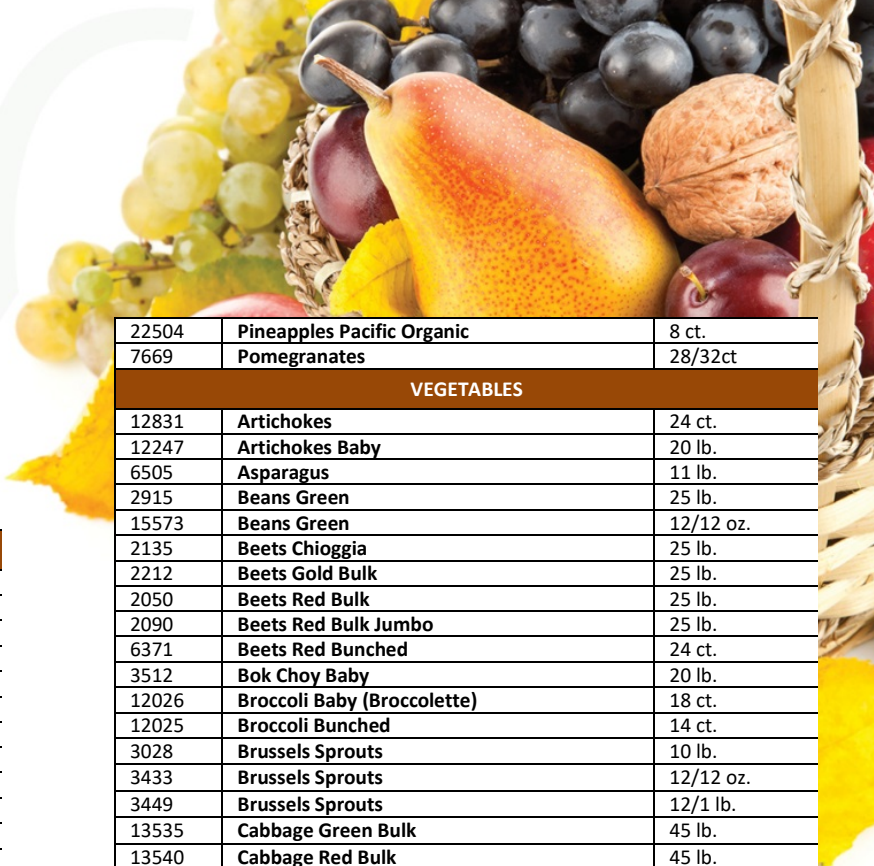

Certified Organics

ORGANIC patch

Week of **November 12, 2018**

■ NEW ITEMS & Changes Highlighted

CODE	PRODUCT	PACK
FRUITS		
3418	Apples Braeburn	100 ct.
1743	Apples Fuji	100 ct.
2685	Apples Fuji Bags	12/3 lb.
1760	Apples Gala	90/100ct.
1800	Apples Gala Bags	12/3 lb.
2632	Apples Golden Delicious	90/100 ct.
2532	Apples Granny Smith	100/110 ct.
2510	Apples Granny Smith Bags	12/3 lb.
2537	Apples Granny Smith Juicing	40 lb.
2542	Apples Honeycrisp	88/100 ct.
3308	Apples Pink Lady	90 ct.
2589	Apples Pink Pearl	125 ct.
3509	Apples Red Delicious	88 ct.
3310	Apples Red Juicing #2	40 lb.
11991	Apples Smitten	88ct
2419	Avocados Hass 2 lyr.	60/70 ct.
2421	Avocados Hass 2 lyr.	48 ct.
5931	Avocados Hass 1 lyr.	24 ct.
3467	Bananas	40 lb.
74955	Berries Blackberries	12 ct.
10400	Berries Blueberries	12/6 oz.
9906	Berries Raspberries	12/6 oz.
13524	Berries Strawberries Driscoll	8/1 lb.
4103	Coconut Young Thai	9 ct.
3202	Cranberries	18/8 oz.
50855	Dates Medjool	11 lb.
92513	Dates Medjool Clamshells	12/12 oz.
22236	Grapefruit Choice	36/40 ct.
22246	Grapefruit Fancy	40/46 ct.
22267	Grapefruit Texas	36/40 ct.
4114	Grapes Green	18 lb.
2400	Grapes Red	18 lb.
3911	Kiwi Single Layer	33 ct.
3477	Kiwi Volume Fill	30 size
3632	Lemons Choice	95/115 ct.
3712	Lemons Choice	140 ct
4632	Lemons Juicing	VF
3650	Lemons Meyer	10 lb.
1223	Limes Green	35/38 lb.
3648	Limes Green	10 lb.
3705	Oranges Hamlin	72/88 ct.
3640	Oranges Juicing	Volume Fill
3856	Oranges Navel Choice	113 ct.
3994	Oranges Navel Fancy	72/88 ct.
3872	Oranges Navel Fancy	48/56 ct.
3722	Oranges Navel Retail	10/4 lb.
14888	Peaches Yellow	50/56 ct.
2755	Pears Anjou	90 ct.
2711	Pears Bartlett Red	100 ct.
2680	Pears Bosc	70 ct.
3677	Persimmons Fuyu	20/22ct.
13700	Pineapples Dole	8 ct.