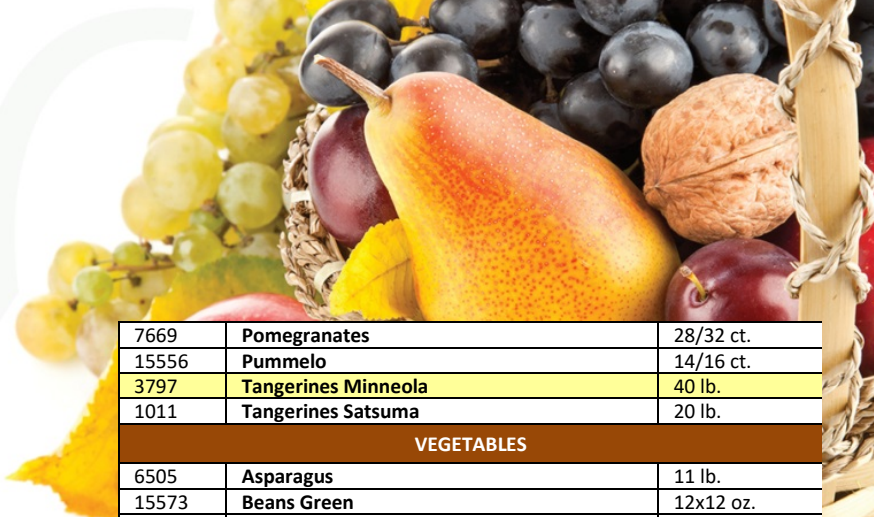

Certified Organics

ORGANIC patch

Week of **January 15, 2018**

NEW ITEMS
& Changes
Highlighted

CODE	PRODUCT	PACK
FRUITS		
3441	Apples Ambrosia	100 ct.
3418	Apples Braeburn	100 ct.
1442	Apples Cameo	100 ct.
2541	Apples Crab	12/1 lb.
2685	Apples Fuji Bags	12/3 lb.
1760	Apples Gala	90/100ct.
1800	Apples Gala Bags	12/3 lb.
2532	Apples Granny Smith	100/110 ct.
2510	Apples Granny Smith Bags	12/3 lb.
2537	Apples Granny Smith Juicing	40 lb.
2542	Apples Honeycrisp	88/100 ct.
2681	Apples Honeycrisp	12/3 lb.
14626	Apples Jonagold	100 ct.
3308	Apples Pink Lady	113 ct.
29999	Apples Pinova	100 ct.
3509	Apples Red Delicious	88 ct.
3310	Apples Red Juicing #2	40 lb.
2419	Avocados Hass 2 lyr.	60/70 ct.
2421	Avocados Hass 2 lyr.	48 ct.
5931	Avocados Hass 1 lyr.	24 ct.
3467	Bananas	40 lb.
74955	Berries Blackberries	12 ct.
10400	Berries Blueberries	12/6 oz.
9906	Berries Raspberries	12/6 oz.
13524	Berries Strawberries Driscoll	8/1 lb.
4103	Coconut Young Thai	9 ct.
4202	Cranberries Fresh	12/12 oz.
50855	Dates Medjool	11 lb.
92513	Dates Medjool Clamshells	12/12 oz.
22236	Grapefruit Choice	36/40 ct.
3911	Kiwi Single Layer	33 ct.
3477	Kiwi Volume Fill	30 size
3838	Kumquats Bulk	10 lb.
3632	Lemons Choice	95/115 ct.
4632	Lemons Juicing	VF
3650	Lemons Meyer	10 lb.
1223	Limes Green	35/38 lb.
3648	Limes Green	10 lb.
1915	Melons Cantaloupe	9/12 ct.
1710	Melons Honeydew	6 ct.
1955	Melons Watermelon Mini Seedless	8/11 ct.
4209	Oranges Cara Cara	56 ct.
3640	Oranges Juicing	Volume Fill
3856	Oranges Navel Choice	72/88 ct.
3994	Oranges Navel Fancy	72/88 ct.
3722	Oranges Navel Retail	10/4 lb.
2755	Pears Anjou	100 ct.
2680	Pears Bosc	100 ct.
2882	Pears Comice	50 ct.
2686	Pears Juicing	VF
3677	Persimmons Fuyu	28 ct.
13700	Pineapples	8 ct.
22504	Pineapples Pacific Organic	8 ct.